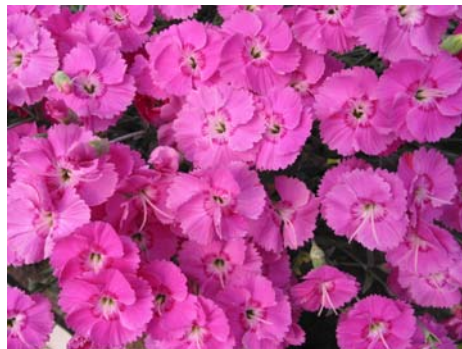

Characteristics:

- Compact mounding foliage, typically 7" height and spread at peak bloom time.
- Foliage is sturdy and generally glaucous.
- Single flowers 1" – 1.5" diameter, held 3" above foliage.
- Day neutral, perpetual flowering, heavily budded in spring; vernalization not necessary.
- Varying degrees of perfume, somewhat reminiscent of cloves.
- Ideal for use as a front of the border perennial or in mixed containers.

'Brilliant Star' (PP 13,025)

Semi-double flowers: white with a red center.

Eastern Star ('Red Dwarf') (PP 14,437) Solid red flowers and a particularly dwarf habit.

Fire Star ('Devon Xera') (PP 14,895)

Bright, solid red. Good fall rebloomer.

'Neon Star' (PP 14,549)

Hot neon pink/red, and particularly dwarf habit.

Shooting Star ('Devon Starling') (PP 16,431) Soft purple; very floriferous in early spring

'Spangled Star' (PP 13,029)

Red petals with uniform white marks.

Brilliant Star

Eastern Star

Fire Star

Neon Star

Shooting Star

Spangled Star